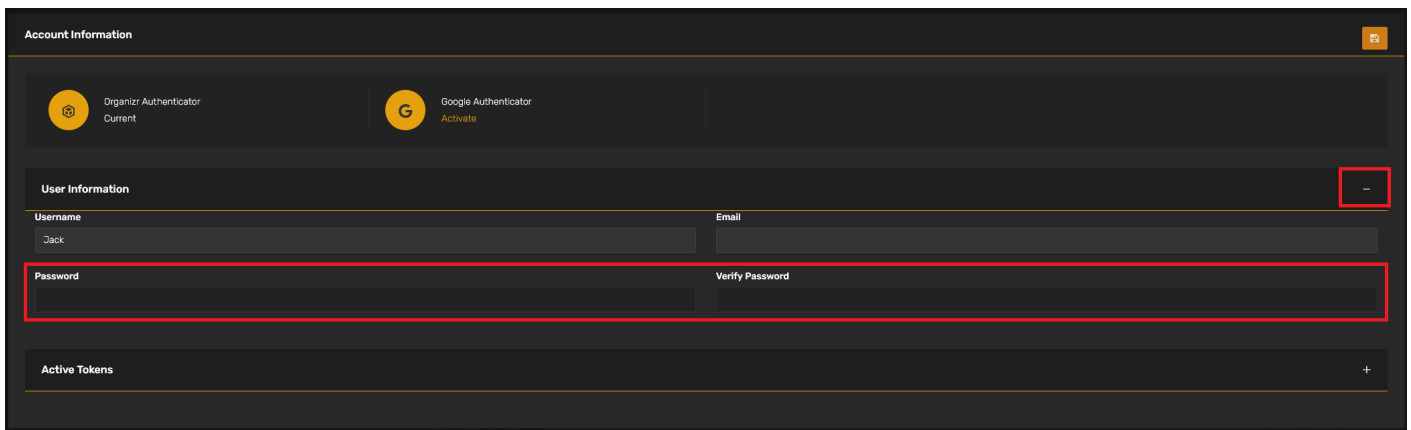

Welcome to the site!

Below are instructions for getting signed in and learning your way around.

Changing your password

The first time you sign in, you'll want to get your password changed. To do this, navigate to your username, then select "Account Settings."

Next, expand the "User Information" section to update your password.

Homepage

The homepage is where you land when first logging into the site. If you leave, you can return here by selecting the icon shaped like a house in the top-left corner of the screen.

The homepage will display recently added media, will show the status of the server (green if it is online, red if it is offline), and some other viewing stats.

Tabs

The left side of the screen will have tabs for different parts of the site. Each tab is explained below: