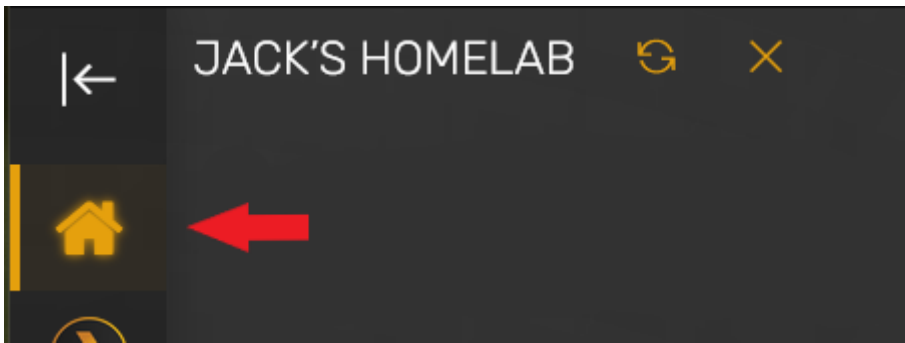

Next, expand the "User Information" section to update your password.

Homepage

The homepage is where you land when first logging into the site. If you leave, you can return here by selecting the icon shaped like a house in the top-left corner of the screen.

The homepage will display recently added media, will show the status of the server (green if it is online, red if it is offline), and some other viewing stats.

Tabs

The left side of the screen will have tabs for different parts of the site. Each tab is explained below: