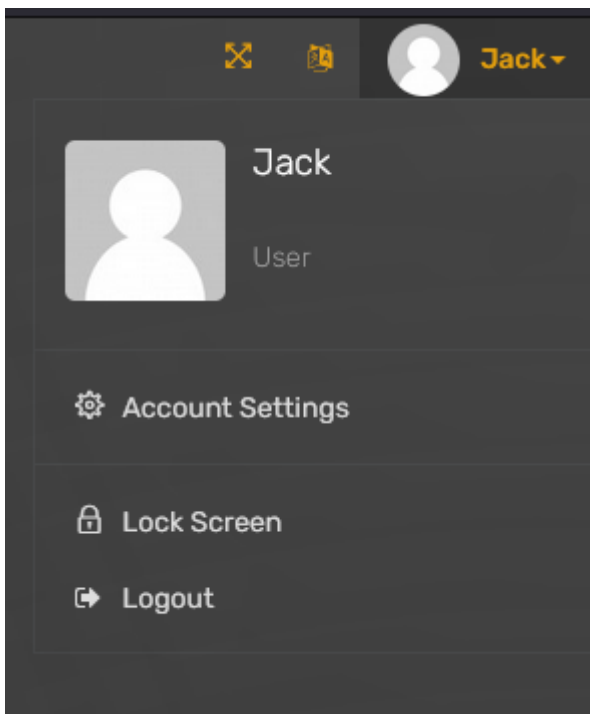

Welcome to the site!

Below are instructions for getting signed in and learning your way around.

Changing your password

The first time you sign in, you'll want to get your password changed. To do this, navigate to your username, then select "Account Settings."

Next, expand the "User Information" section to update your password.

Homepage

The homepage is where you land when first logging into the site. If you leave, you can return here by selecting the icon shaped like a house in the top-left corner of the screen.

The homepage will display recently added media, will show the status of the server (green if it is online, red if it is offline), and some other viewing stats.

Tabs

The left side of the screen will have tabs for different parts of the site. Each tab is explained below:

Plex

Here, you can log into your Plex account from within the site to watch Plex or even to see what is already available on the server. When you sign in, it will give you a warning that you're not signing into the main Plex website, but that is expected. That is just there so you know you're signing in through my site instead of the normal Plex site.