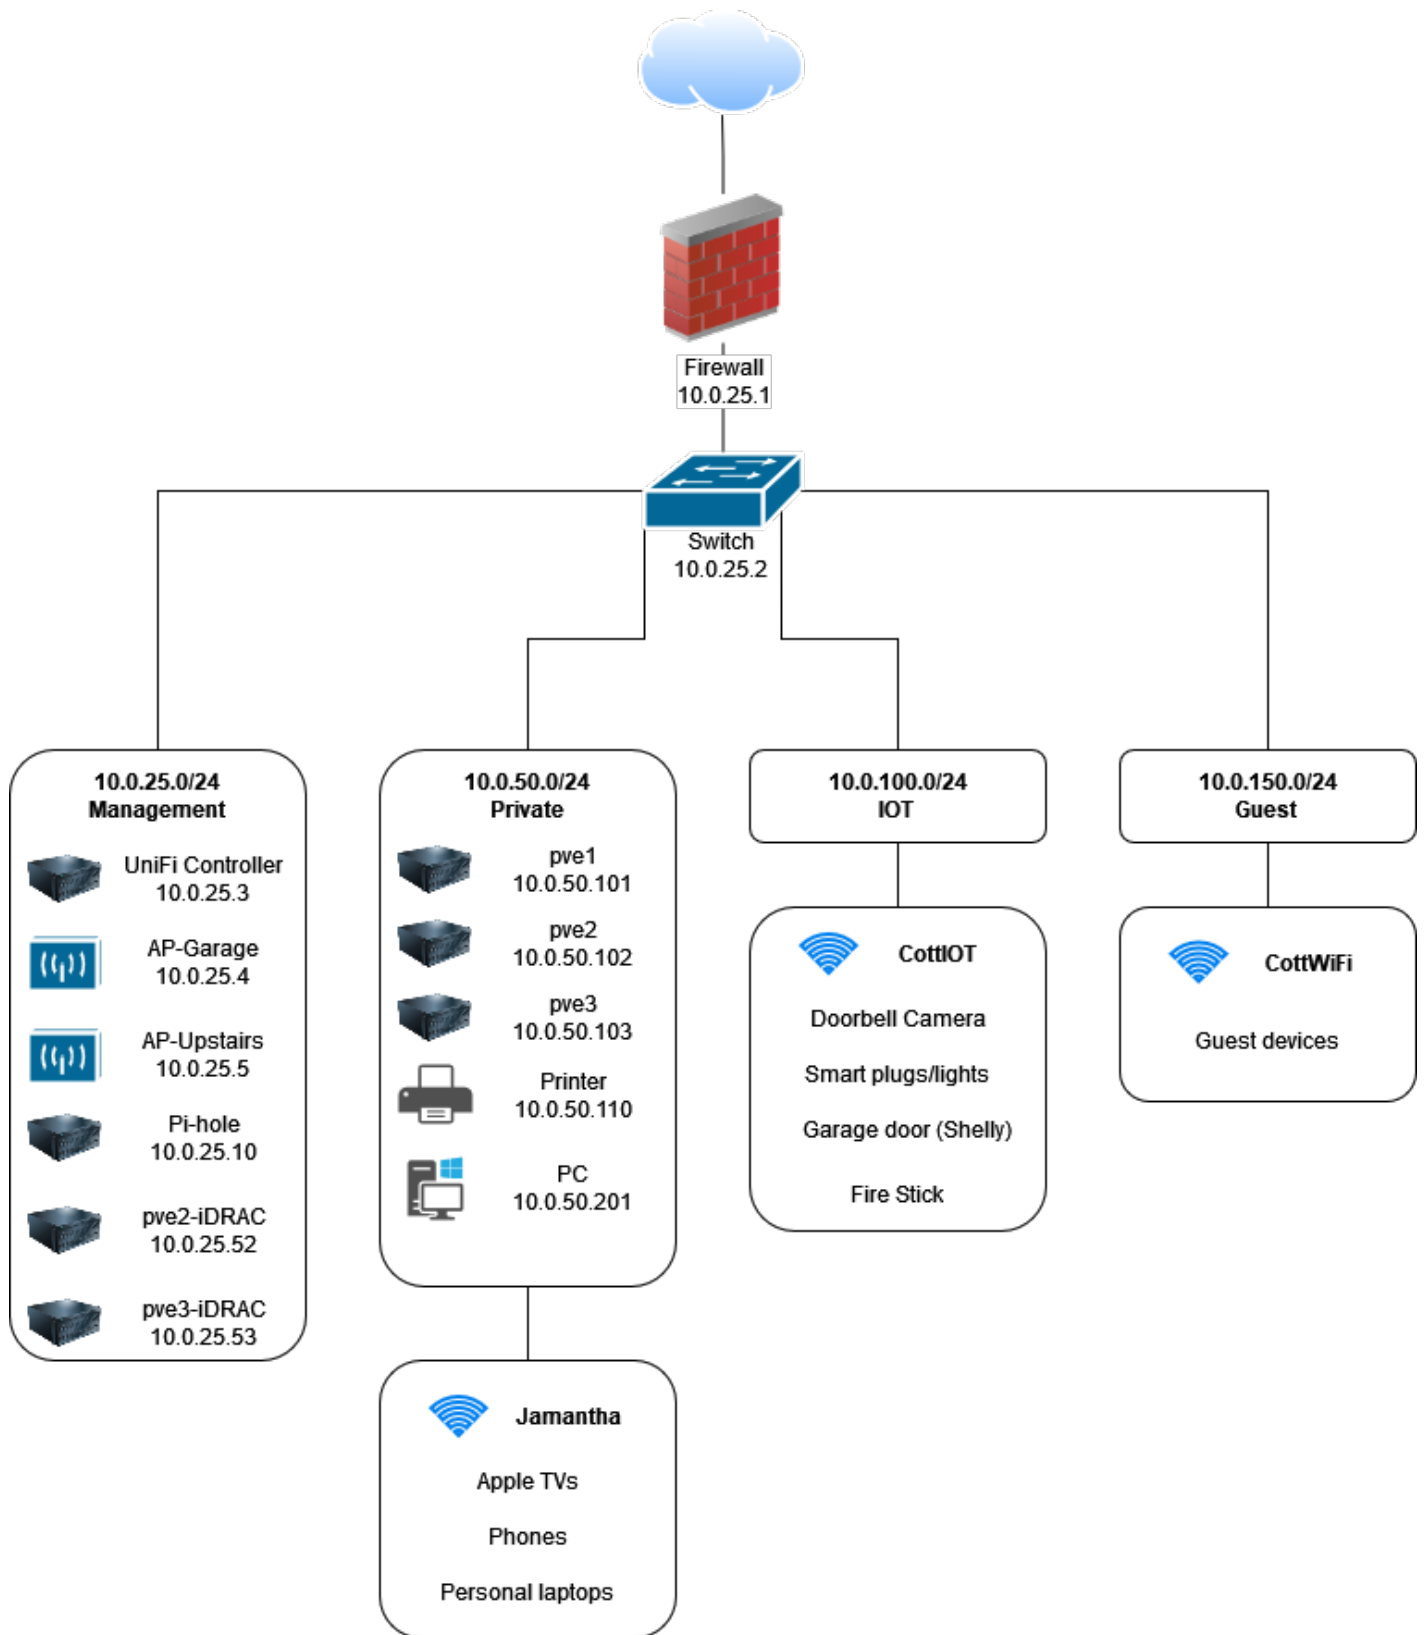

Network Diagram

Revision #2

Created 28 March 2024 18:03:41 by Jack

Updated 28 March 2024 19:57:57 by Jack